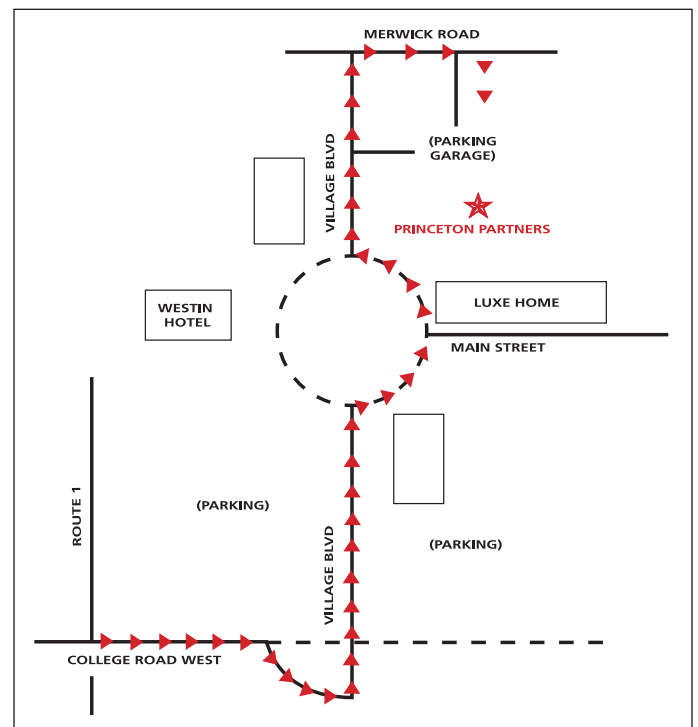

Via Route 206

- From Somerville Circle, take 206 South toward Princeton.
- Proceed about 20 minutes and take a left turn at traffic light onto Route 518 (there is a Texaco on right and WaWa on left).
- Go about 1/4 mile and make the first right onto Route 605, also known as River Road. Take this to the very end.
- Make a left on Route 27 North.
- At the first light, turn right onto Academy Street.
- Travel 1.1 miles and take a left onto Seminary Drive.
- Go a half mile to the end and make a left onto College Road West.

Via Route I-95

- Merge onto I-95 W toward NEW JERSEY TURNPIKE.
- Merge onto I-295 N via exit 60B toward US-1/ I-95/ PRINCETON.
- Merge onto US-1 N via exit number 67A toward New Brunswick.
- Take the College Road ramp toward Forrestal Center West/ Forrestal Village.
- Continue with directions for College Road West below.

Via Route 1

- From Trenton, take Route 1 North to College Road West Exit.
- Continue with directions of College Road West at right.
- From Newark, Take Route 1 South to College Road West Exit.
- Continue with directions for College Road West below.

College Road West

- Follow sign for College Road West and bear right to enter Forrestal Village
- Go straight through circle and stay on Village Boulevard
- Follow road around bend and turn right on Merwick
- Once on Merwick, you'll see a ramp to a roof parking deck
- Go up ramp, turn right onto parking deck
- See our entrance in the middle with stairs

*If you need ramp access, please call us for alternate parking instructions.